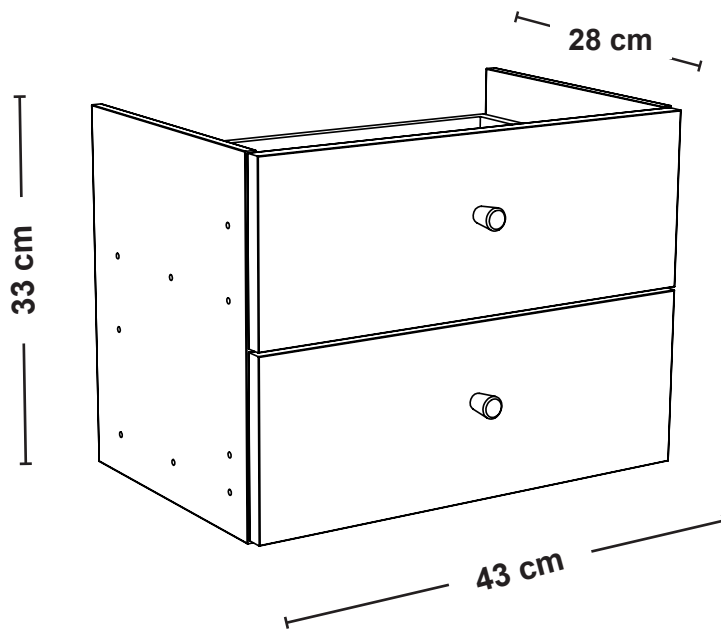

DETAIL DIMENSIONS

Measurements in cm

1432

Inside measurements drawer

Maximum load
5 kg per drawer