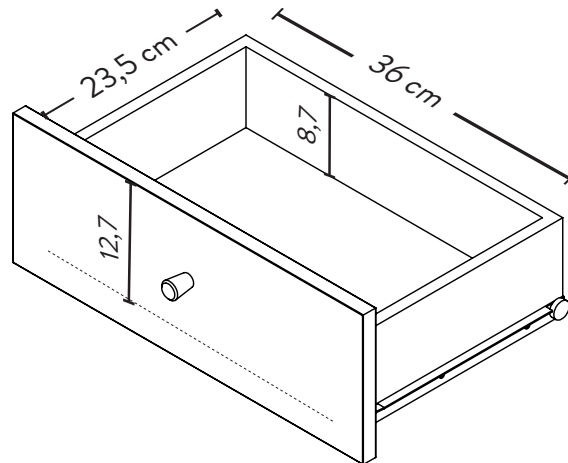

DETAIL DIMENSIONS

Measurements in cm

1432

Inside measurements drawer

Maximum load
5 kg per drawer