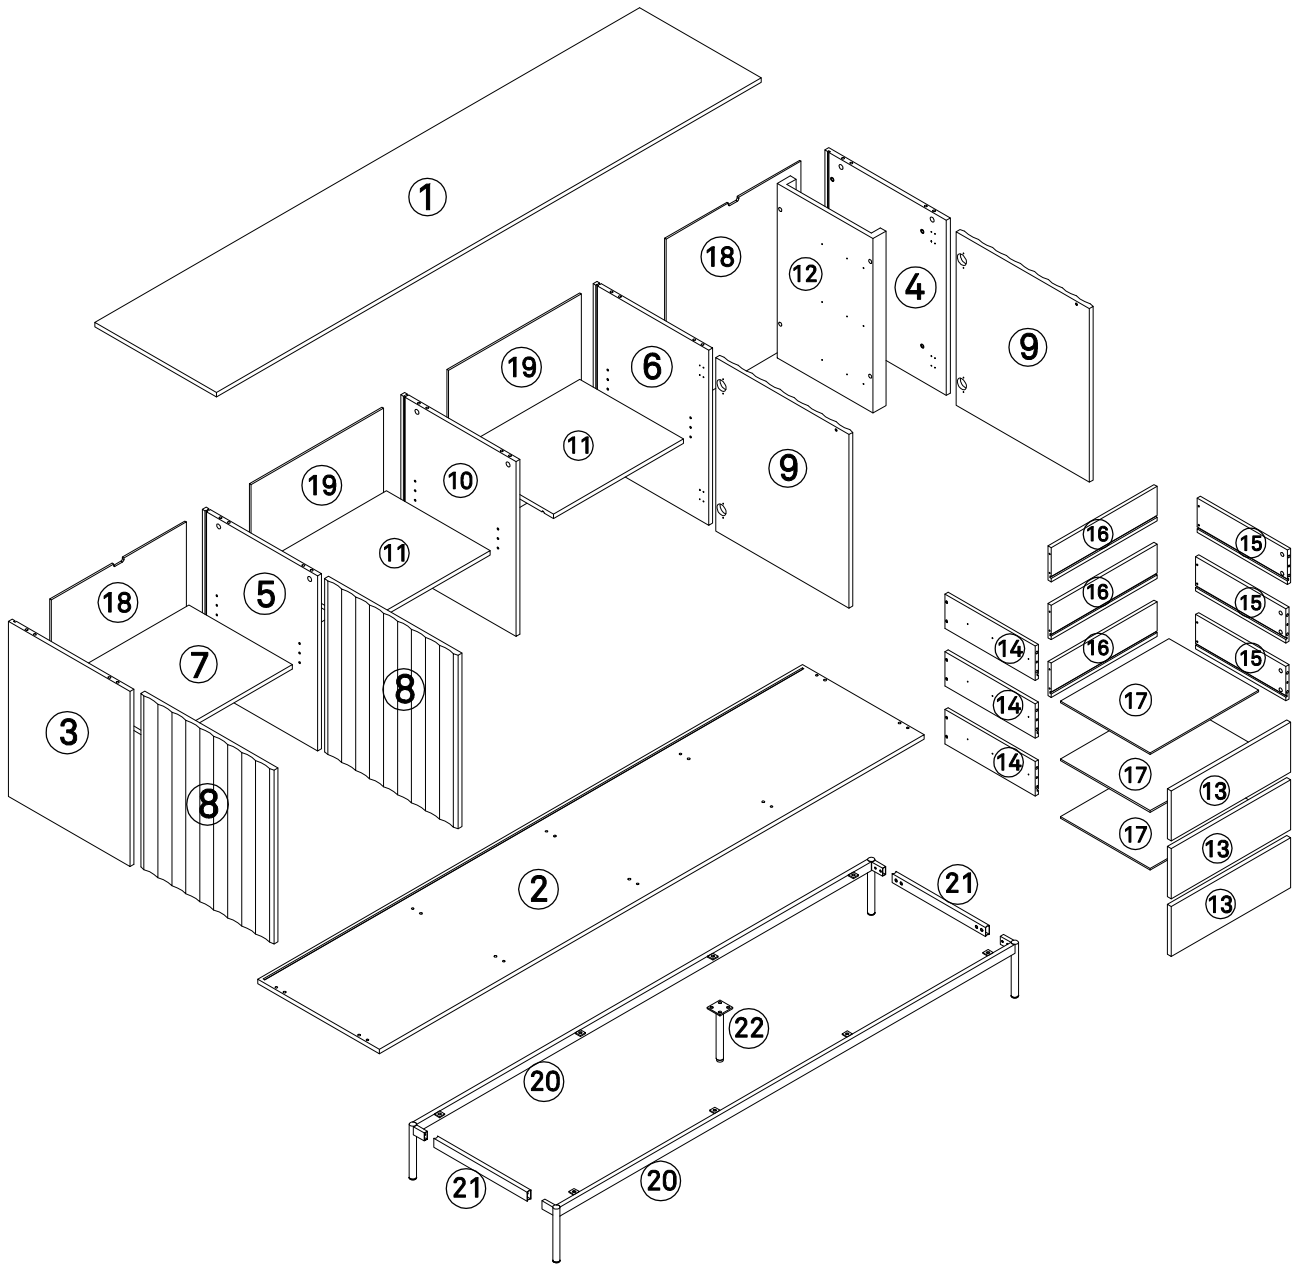

INSTRUCTION MANUAL

SIERRA.SIDEBOARD 4D/3INNER DRAWER

By Cambres Design

teulat

www.teulat.es

Needed for assembling

Min. two persons

Content of the boxes

Top x1

Bottom x1

Left side x1

Right side x1

Left inner division x1

Right inner division x1

Side shelf x1

Left door x2

Right door x2

Central division x1

Center shelf x2

Inner side x1

Drawer front x3

Drawer left x3

Drawer right x3

Drawer back x3