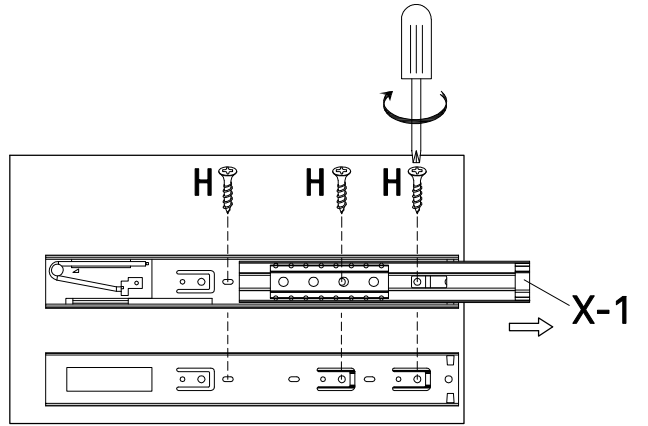

Drawer bottom x3

Left/Right back x2

Middle back x2

Legs x2

Tube x2

Middle leg x1

<p>A</p>  <p>Minifix Screw Ø7x33mm 10PCS</p>	<p>B</p>  <p>Minifix Ø15x11.5mm 10PCS</p>	<p>C</p>  <p>PVC cap Ø17x4.5mm 10PCS</p>	<p>D</p>  <p>Dowel Ø8x30mm 20PCS</p>	<p>E</p>  <p>Screw Ø6x48mm 10PCS</p>	<p>F</p>  <p>Shelf support Ø6x18mm 12PCS</p>
<p>G</p>  <p>Hinge 4PCS</p>	<p>H</p>  <p>Screw Ø4x15mm 68PCS</p>	<p>I</p>  <p>Bolt M6x50mm 4PCS</p>	<p>J</p>  <p>Screw Ø3.5x12mm 34PCS</p>	<p>K</p>  <p>Magnetic closure 85x20x15mm 4PCS</p>	<p>L</p>  <p>Magnetic plate Ø15mm 4PCS</p>
Magnetic kit					
<p>M</p>  <p>Minifix Ø12x9.5mm 12PCS</p>	<p>N</p>  <p>Minifix Screw Ø7x25mm 12PCS</p>	<p>O</p>  <p>Dowel Ø6x30mm 6PCS</p>	<p>P</p>  <p>Screw Ø4x30mm 14PCS</p>	<p>Q</p>  <p>Bolt M6x12mm 12PCS</p>	<p>R</p>  <p>Fastening device 17x16x10.5mm 16PCS</p>
<p>S</p>  <p>Screw Ø3x18mm 16PCS</p>	<p>T</p>  <p>Allen key M4 60x30mm 1PC</p>	<p>U</p>  <p>Anti tipping 160x25mm 2PCS</p>	<p>V</p>  <p>Bolt M6x10mm 8PCS</p>	<p>W</p>  <p>Hinge 4PCS</p>	<p>X</p>  <p>Slide rail 350mm 6PCS</p>

1

A  10PCS	K  4PCS	J  12PCS	U  2PCS	H  2PCS	
---	--	---	--	--	--

2

D  16PCS
--

3

4

5

X-1	H	
		
3PCS	9PCS	