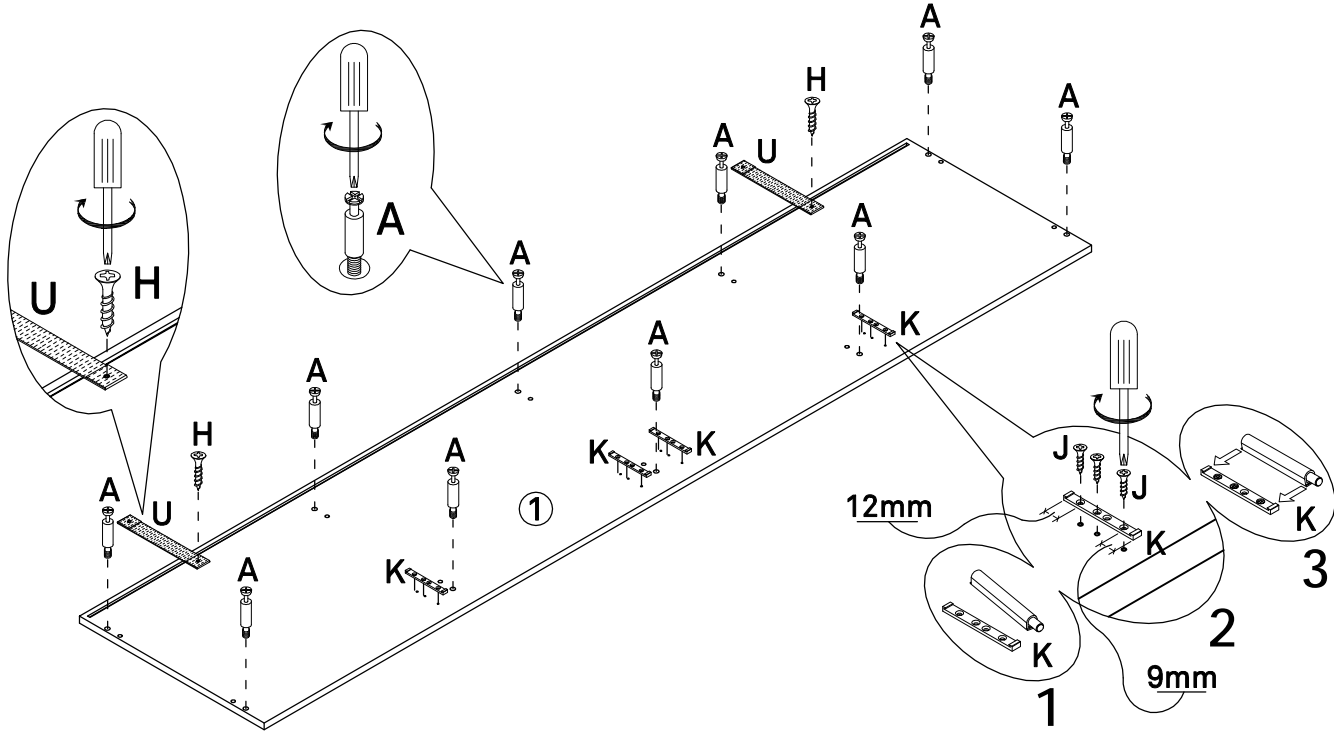

1

A 10PCS	K 4PCS	J 12PCS	U 2PCS	H 2PCS	

2

D 16PCS