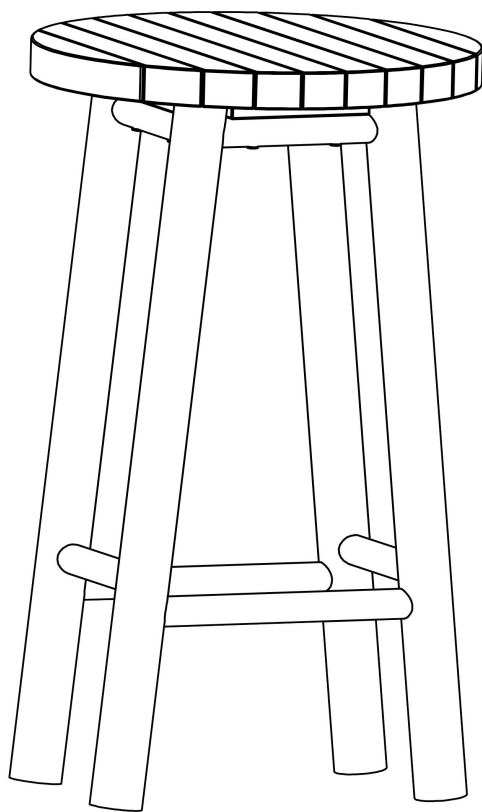

INSTRUCTION
Stool, Nature, Bamboo
82040942

120 kgs / 267lbs