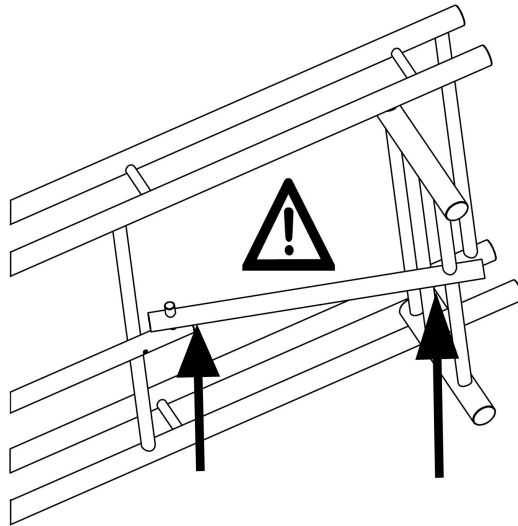

INSTRUCTION

Daybed, Nature, Bamboo

82040936

INSTRUCTION

Step 1

Step 2

Finished

MAX KG

120 kgs / 267lbs