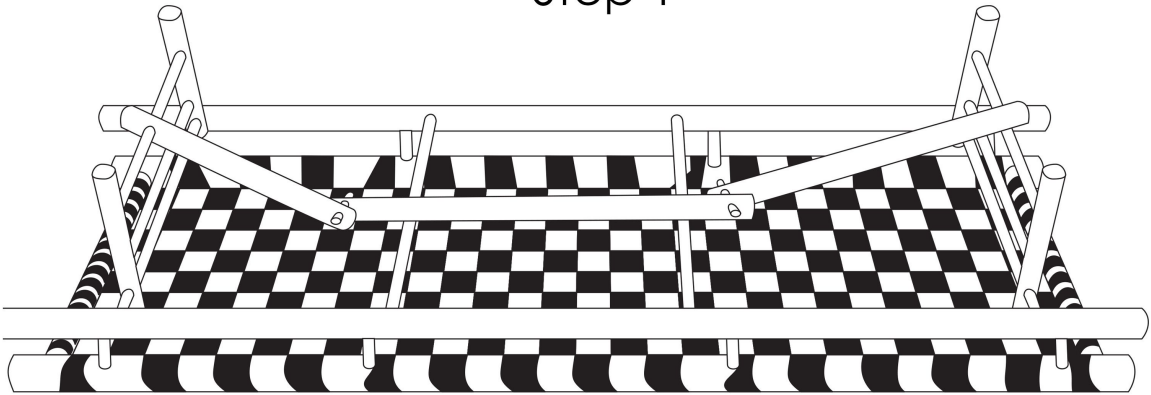

INSTRUCTION

Daybed, Nature, Bamboo

82040936

INSTRUCTION

Step 1

Step 2

Finished

MAX KG

120 kgs / 267lbs