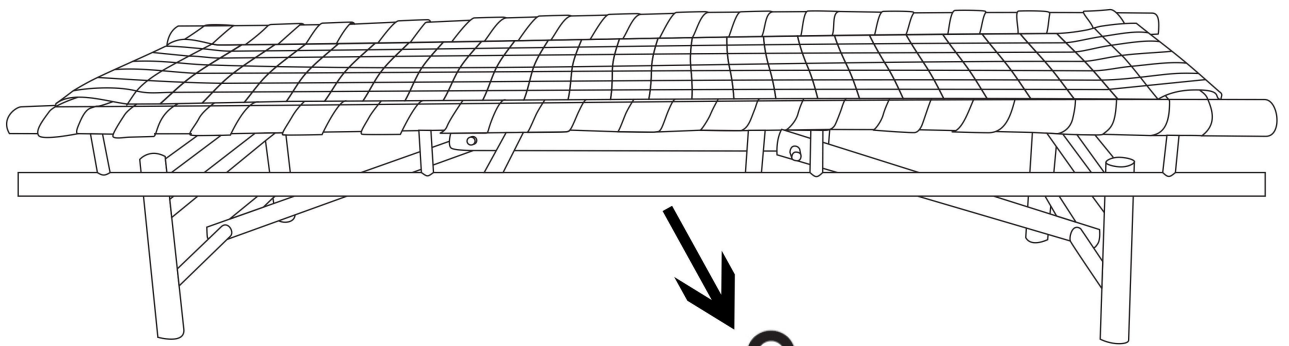

INSTRUCTION

Daybed, Nature, Bamboo

82040936

INSTRUCTION

Step 1

Step 2

Finished

MAX KG

120 kgs / 267lbs