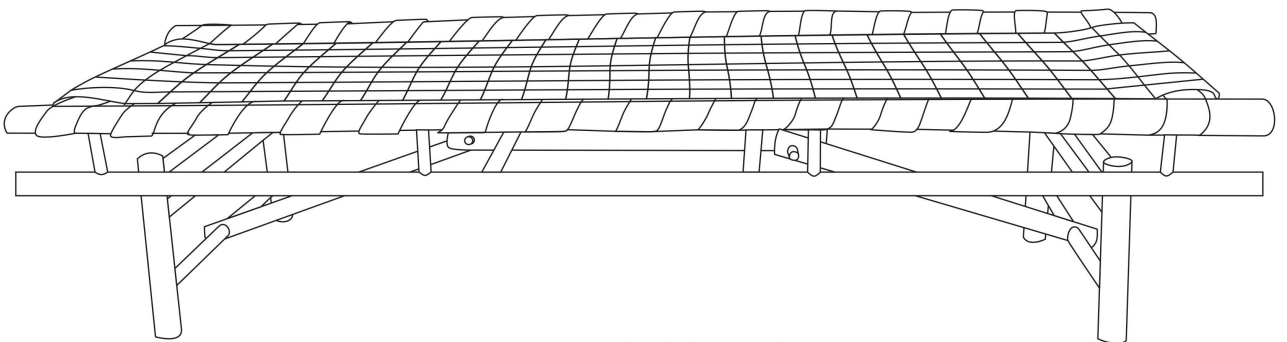

INSTRUCTION

Daybed, Nature, Bamboo

82040936

INSTRUCTION

Step 1

Step 2

Finished

MAX KG

120 kgs / 267lbs