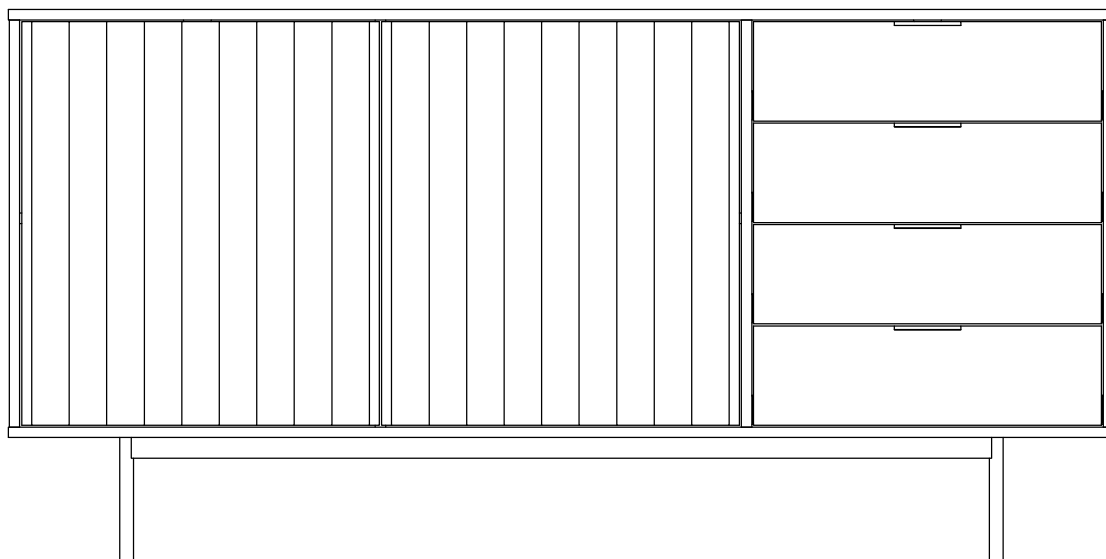

INSTRUCTION MANUAL

SIERRA.SIDEBOARD 2D4DR

By Cambres Design

teulat

www.teulat.es

Needed for assembling

Min. two persons

Content of the boxes