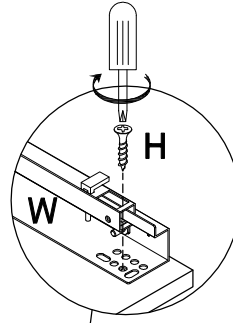

 Screw
 Ø4x30mm
 18PCS

Q

 Bolt
 M6x12mm
 6PCS

R

 Fastening device
 17x16x10.5mm
 12PCS

S

 Screw
 Ø3x18mm
 12PCS

T

 Allen key
 M4 60x30mm
 1PC

U

 Anti tipping
 160x25mm
 2PCS

V

 Bolt
 M6x10mm
 8PCS

W

 Left slide rail
 400mm
 4PCS

X

 Right slide rail
 400mm
 4PCS

1

A	K	J	U	H	
					
8PCS	2PCS	6PCS	2PCS	2PCS	

2

D

8PCS

3

D	W	H	
			
4PCS	4PCS	12PCS	