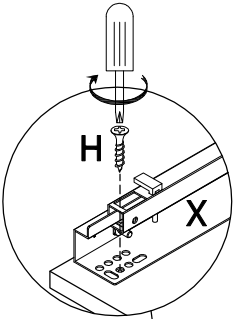

D	X	H	
4PCS	4PCS	12PCS