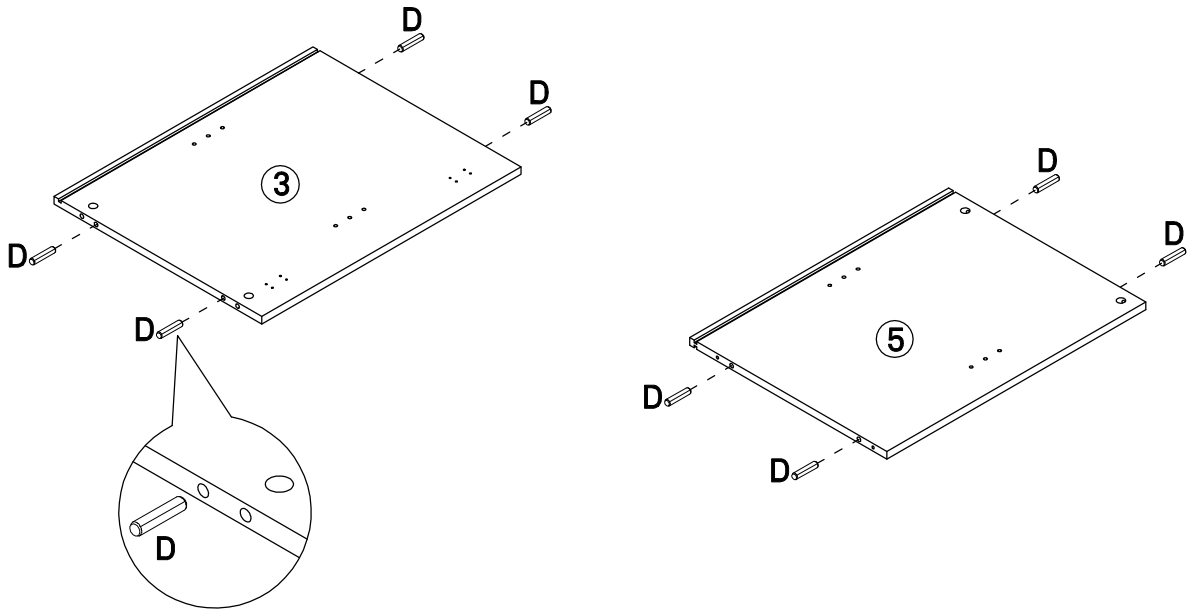

1

A	K	J	U	H	
8PCS	2PCS	6PCS	2PCS	2PCS	

2

D
8PCS