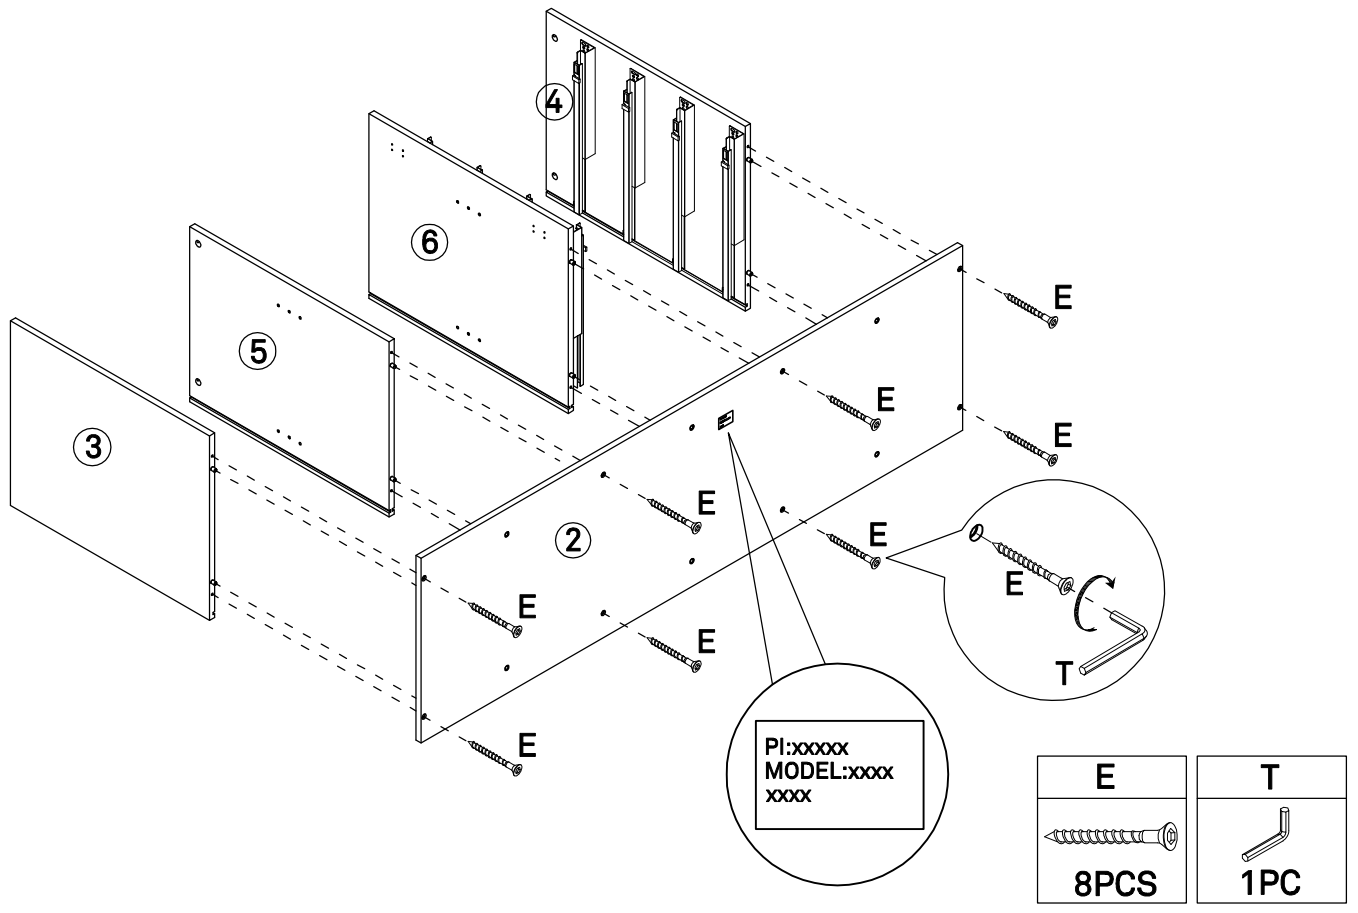

5

SPANISH:

En caso de reclamación, por favor, facilitar la información escrita en la etiqueta.

FRENCH:

En cas de réclamation, merci de transmettre les informations contenues sur l'étiquette fixée sur le produit.

ENGLISH :

If you may have whatever complaint, please, let us know the information written on the label.