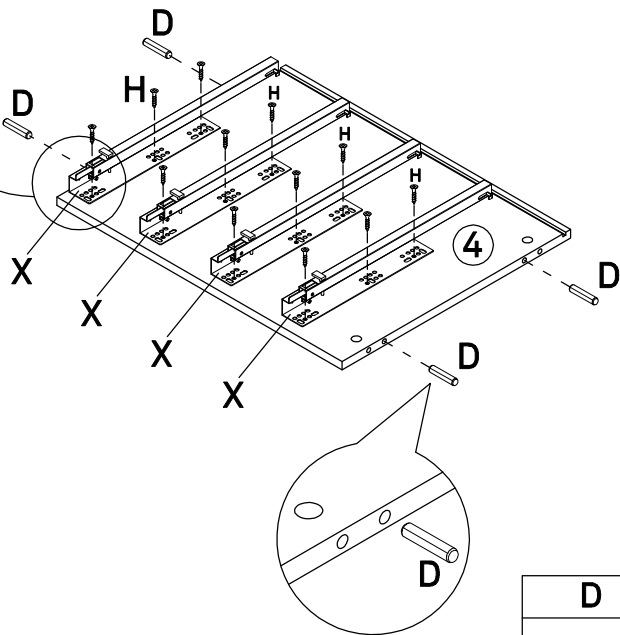

D	X	H	
4PCS	4PCS	12PCS