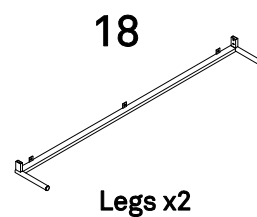

INSTRUCTION MANUAL

SIERRA.SIDEBOARD 2D4DR

By Cambres Design

teulat

www.teulat.es

Needed for assembling

Min. two persons

Content of the boxes

I

 Handle
 96x35x19.6mm
 4PCS

J

 Screw
 Ø3.5x12mm
 16PCS

K

 Magnetic
 closure
 85x20x15mm
 2PCS

L

 Magnetic
 plate
 Ø15mm
 2PCS

 Allen key
 M4 60x30mm
 1PC

U

 Anti tipping
 160x25mm
 2PCS

V

 Bolt
 M6x10mm
 8PCS

W

 Left slide rail
 400mm
 4PCS

X