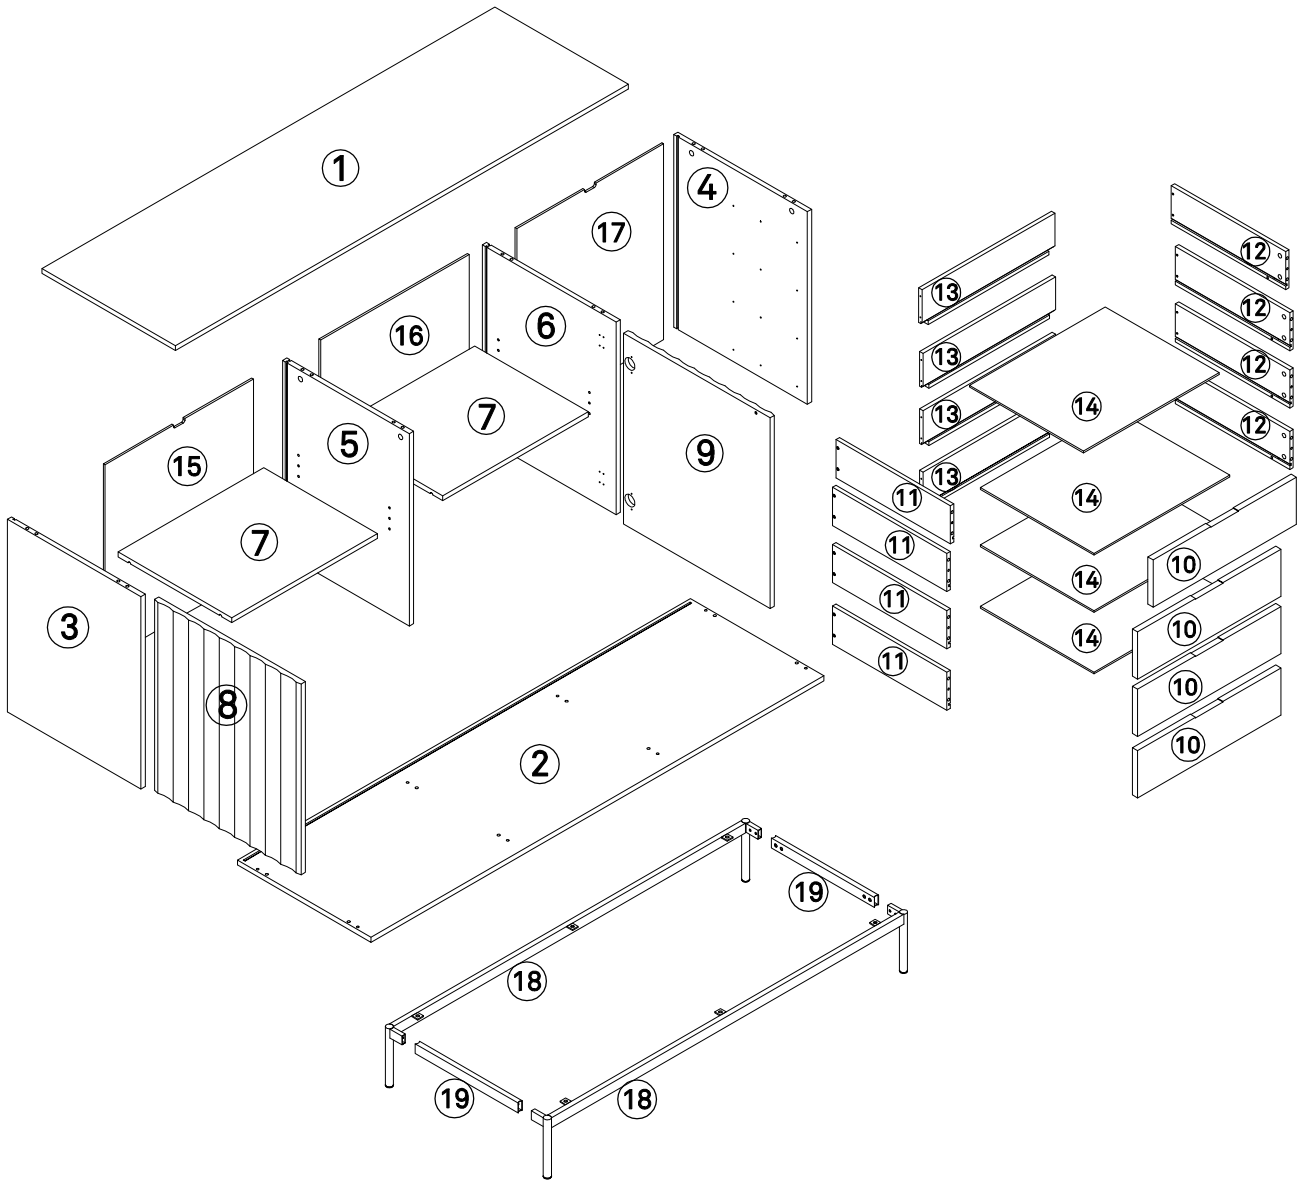

INSTRUCTION MANUAL

SIERRA.SIDEBOARD 2D4DR

By Cambres Design

teulat

www.teulat.es

Needed for assembling

Min. two persons

Content of the boxes