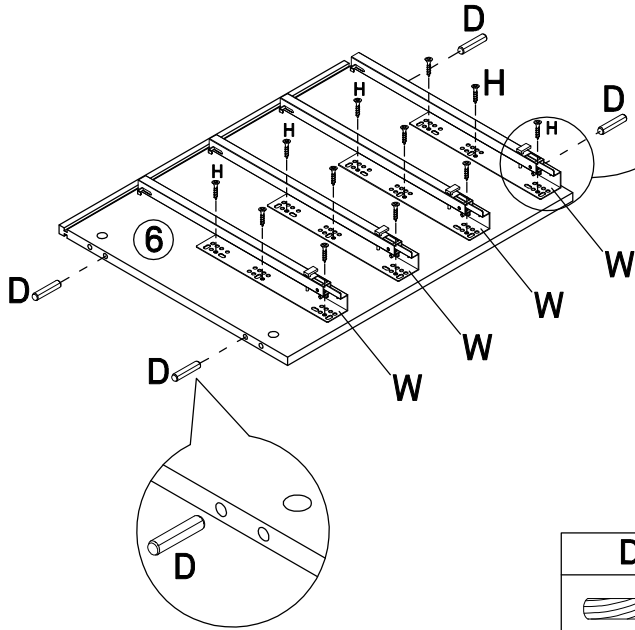

 Screw
 Ø4x30mm
 18PCS

Q

 Bolt
 M6x12mm
 6PCS

R

 Fastening device
 17x16x10.5mm
 12PCS

S

 Screw
 Ø3x18mm
 12PCS

T

 Allen key
 M4 60x30mm
 1PC

U

 Anti tipping
 160x25mm
 2PCS

V

 Bolt
 M6x10mm
 8PCS

W

 Left slide rail
 400mm
 4PCS

X

 Right slide rail
 400mm
 4PCS

1

A	K	J	U	H	
					
8PCS	2PCS	6PCS	2PCS	2PCS	

2

D

8PCS

3

D	W	H	
			
4PCS	4PCS	12PCS	