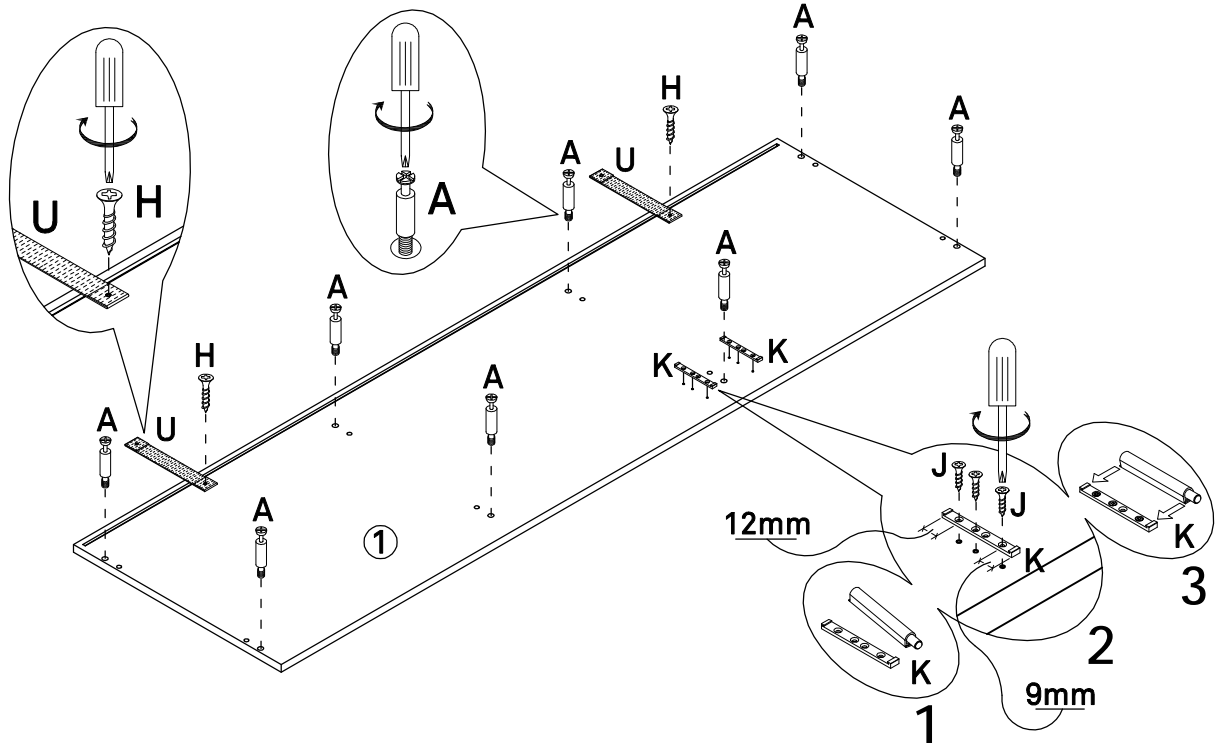

1

A	K	J	U	H	
8PCS	2PCS	6PCS	2PCS	2PCS	

2