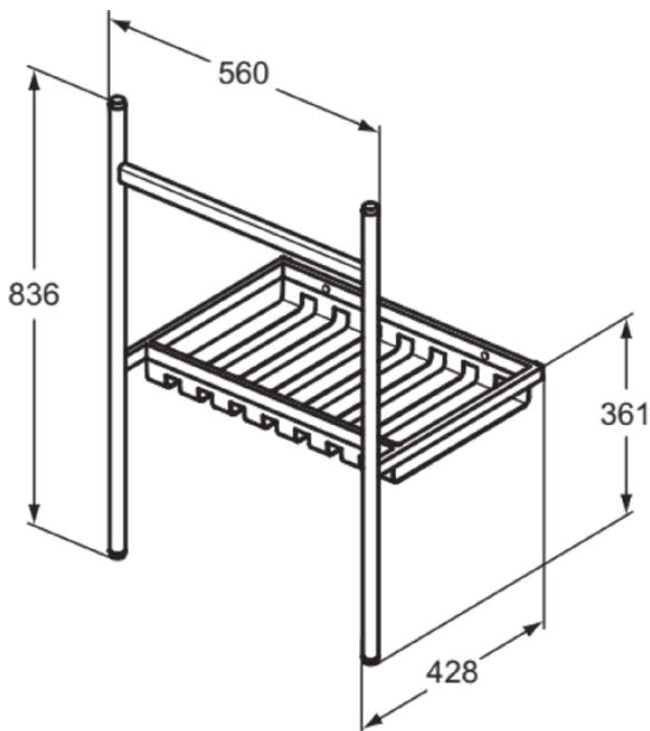

# E2532XG

CONCA | Wash stand 560x428x836 mm in matt black finish

## General information

Product type:	Furniture
Sub product type:	Wash stand
Brand:	Ideal Standard
Suite name:	CONCA
Designer:	Palomba Serafini Associati
Colour:	XG - Matt Black
Surface finish effect:	matt
Height (mm):	836
Width (mm):	560
Length / Projection (mm):	428
Fixing method:	Fixing set
Net weight (kg):	6.30
EAN code:	5017830556145