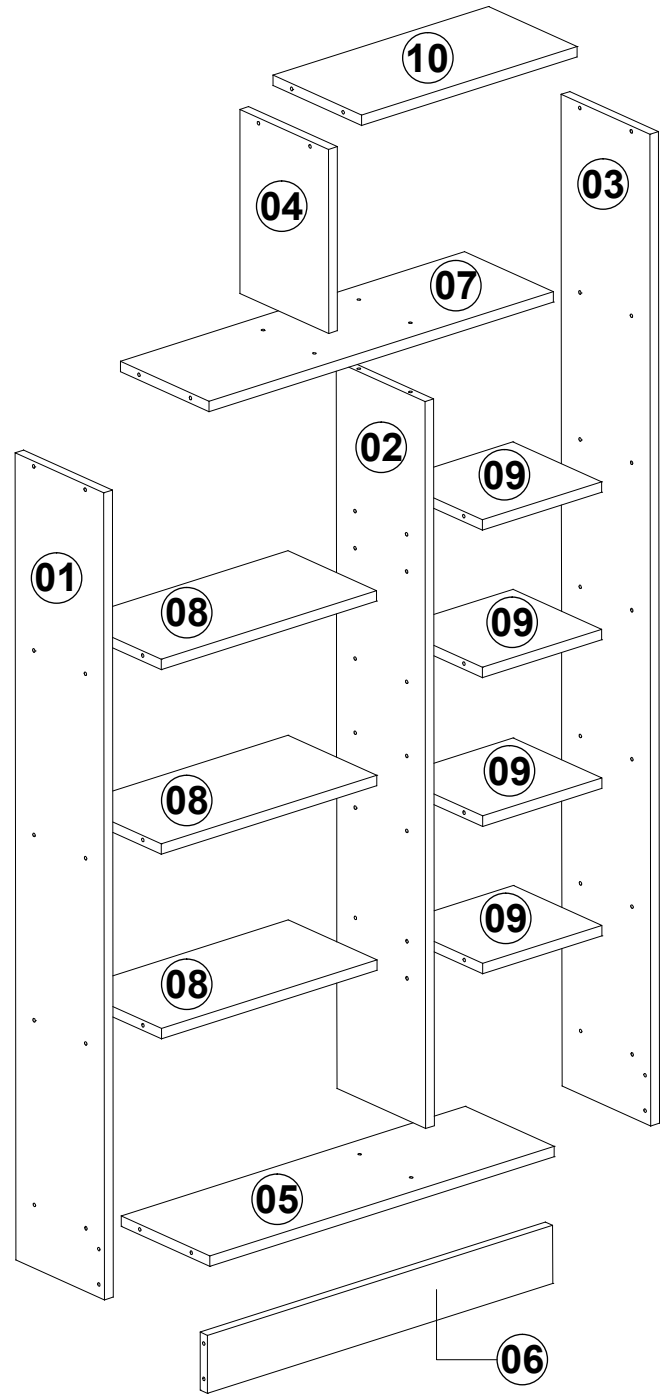

This unit should be assembled by two people

General view

ACCESSORY LIST

A09 Screw 4x50
50 x

A05 Screw Tap
50 x

ASSEMBLY PIECES

NO	Lenght	Widht	Thick	Pcs.	NO	Lenght	Widht	Thick	Pcs.
01	1390	220	18	1	06	718	100	18	1
02	1254	220	18	1	07	718	220	18	1
03	1708	220	18	1	08	450	220	18	3
04	318	220	18	1	09	250	220	18	4
05	718	220	18	1	10	450	220	18	1