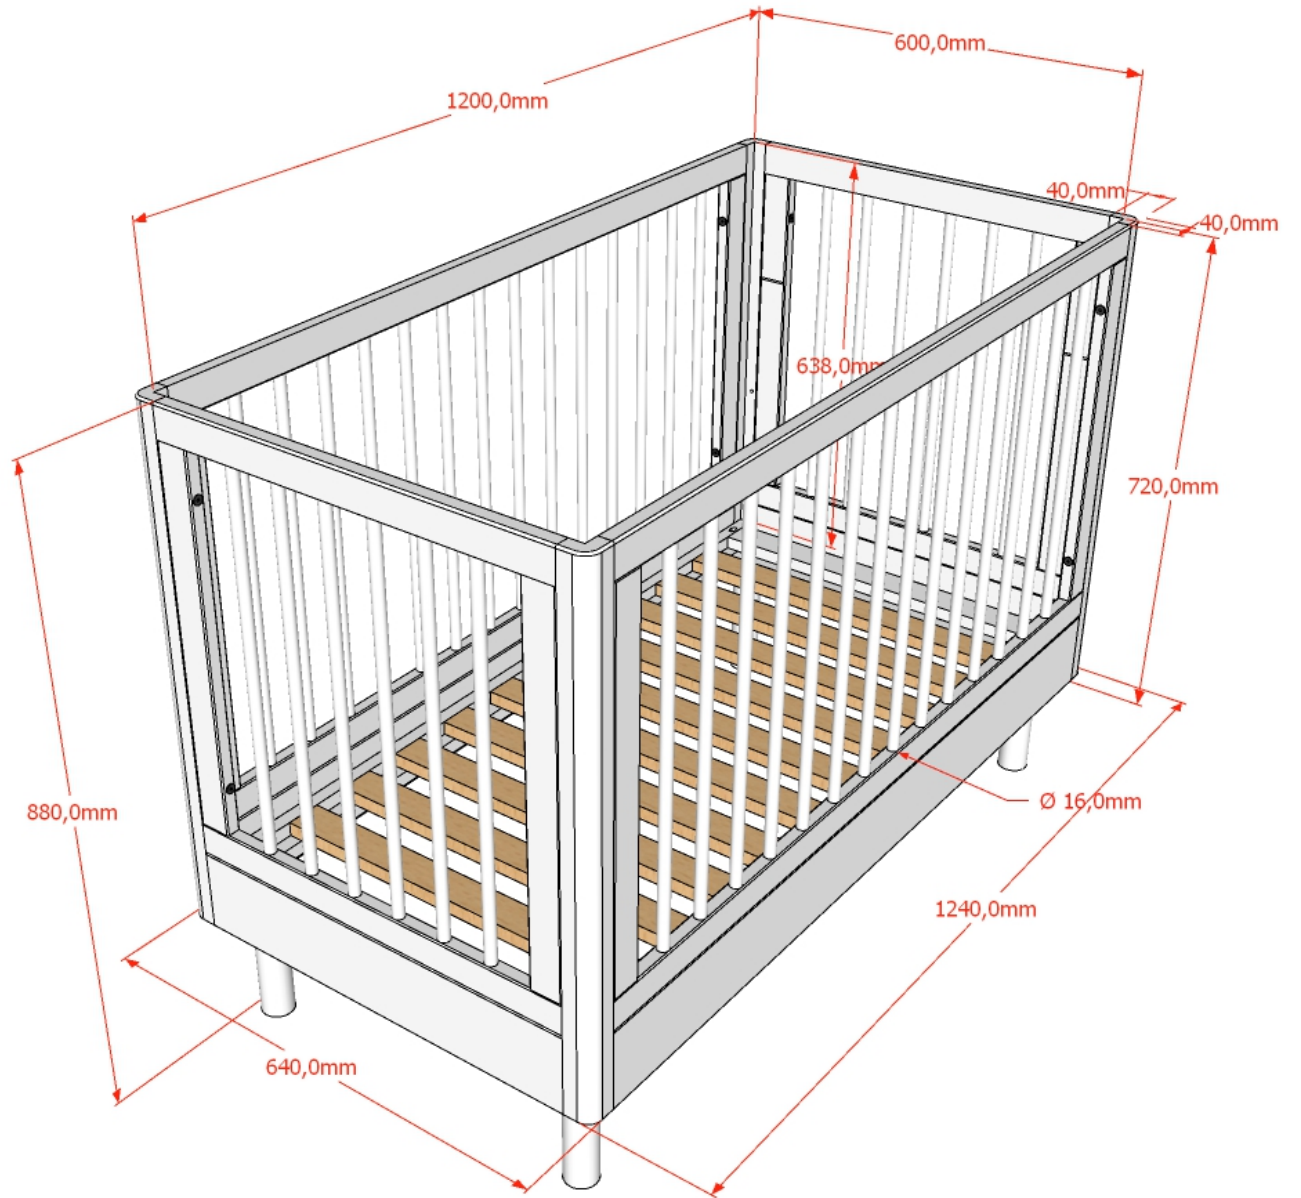

3 POSITIONS 128 mm

Model: FORREST FOBB60..	Discription: BABYBED 60x120 cm	Page: 1/1
Dimensions LxBxH (mm): 1240x640x880	Material: SOLID WOOD	Date: 03/04/2025
All contents on this document are protected by copyright & patents. Except as specifically permitted herein, no portion of the information on this document may be reproduced in any form, or by any means, without prior written permission from Vipack bvba. No parts of the designs and the products can be copied or transmitted. Product and drawings under Patent and Copyright.		COPYRIGHT © 2025 VIPACK, ALL RIGHTS RESERVED
		<b>VIPACK</b> FURNITURE