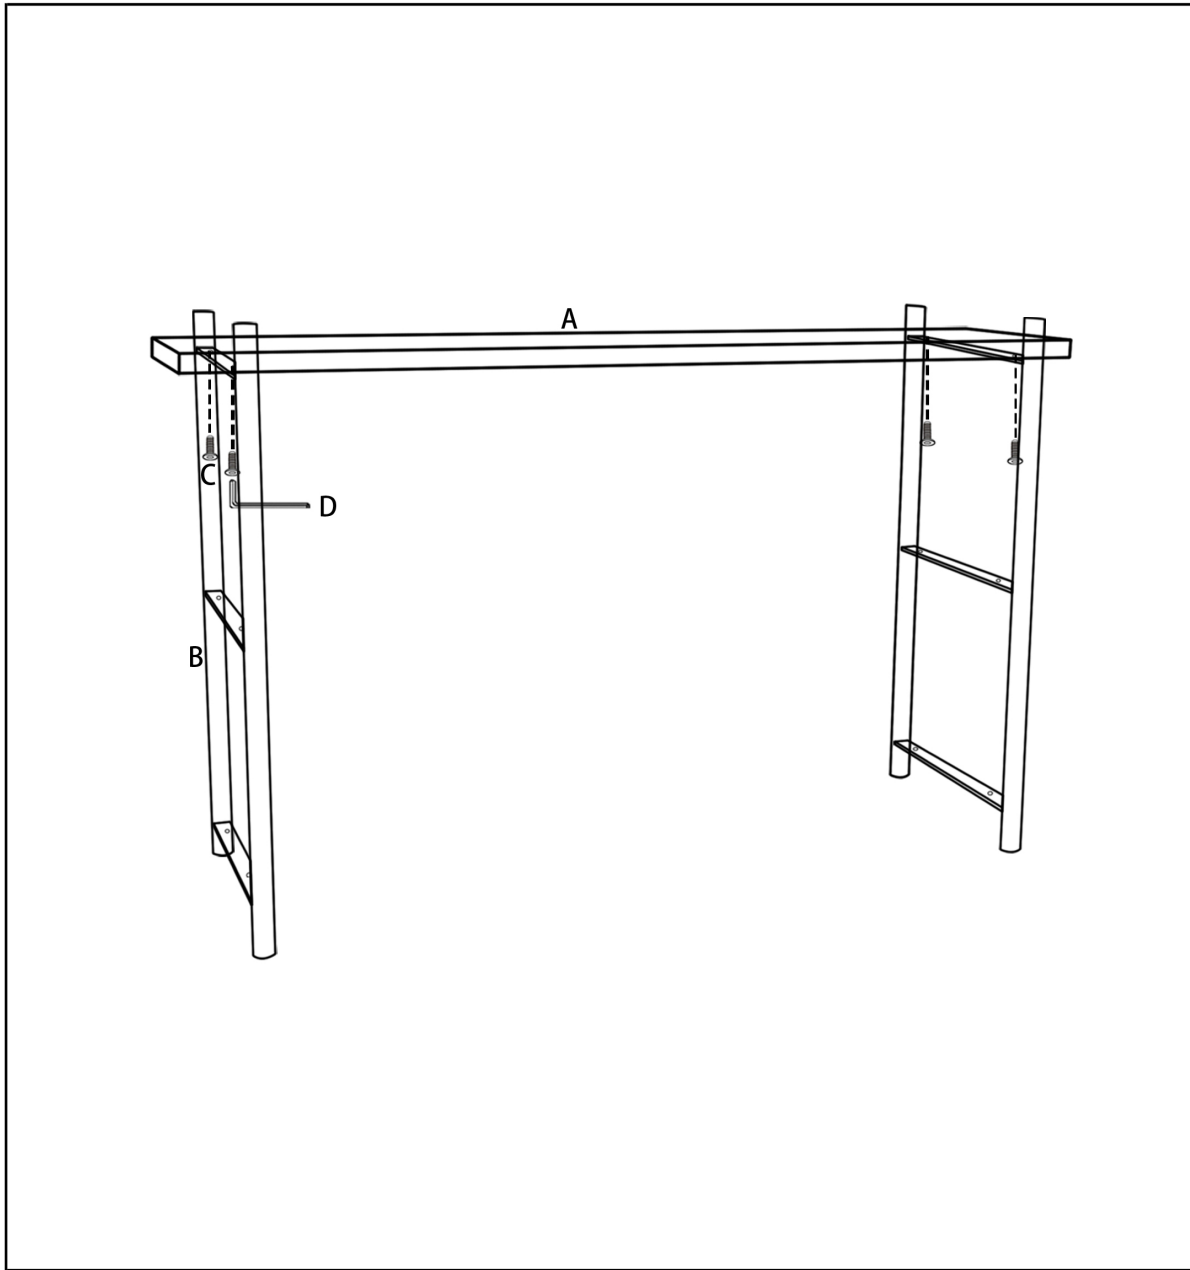

INSTRUCTION
Step 1

***Bloomingville**®
-EVER CHANGING HOMES