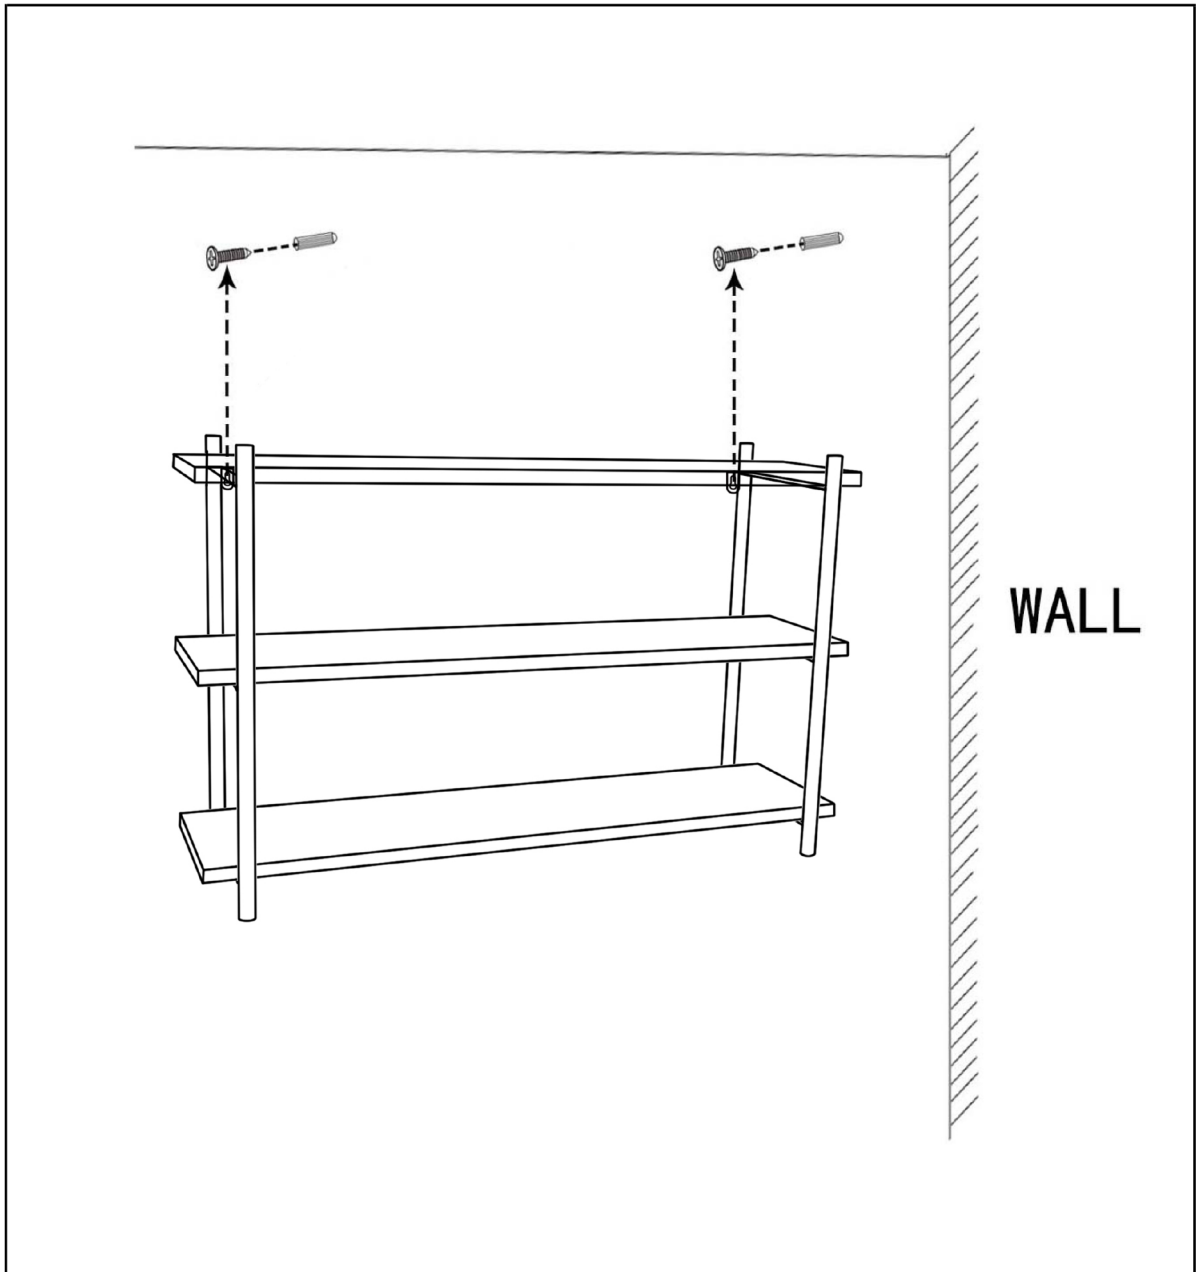

INSTRUCTION
Step 3

***Bloomingville**®
-EVER CHANGING HOMES