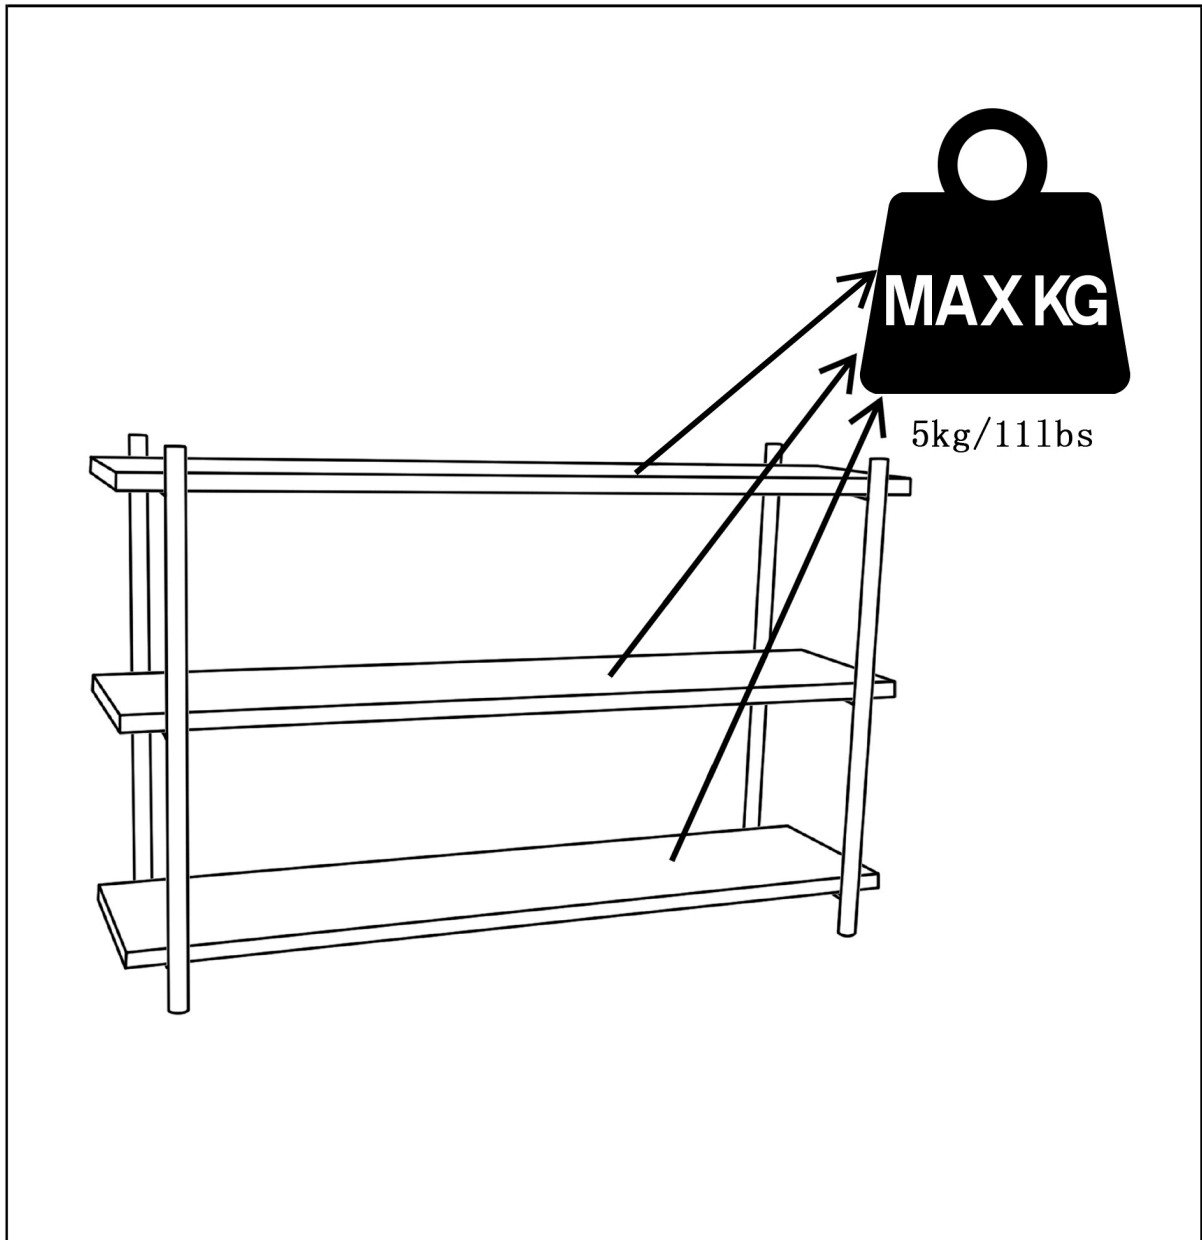

INSTRUCTION

Step 4

* **Bloomingville**®
-EVER CHANGING HOMES