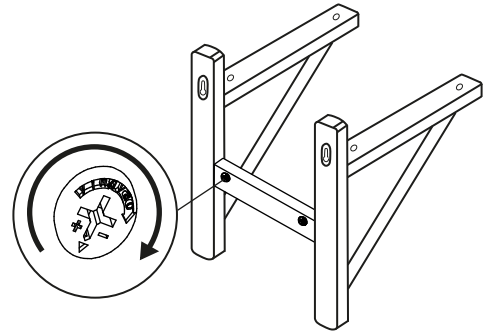

ASSEMBLY INSTRUCTION

CAMROSE BEDSIDE TABLE

ROWICO

HOME

1 x1 	Ax4  M6x25mm
2 x1 	Bx2 
3 x1 	Cx2 
4 x1 	Dx1  #4

1

2

3

Screws for wall attachment are not included in the box.