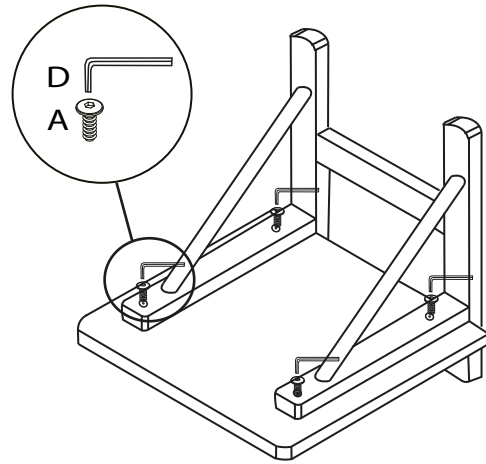

ASSEMBLY INSTRUCTION

CAMROSE BEDSIDE TABLE

ROWICO

HOME

1 x1 	Ax4  M6x25mm
2 x1 	Bx2 
3 x1 	Cx2 
4 x1 	Dx1  #4

1

2

3

Screws for wall attachment are not included in the box.