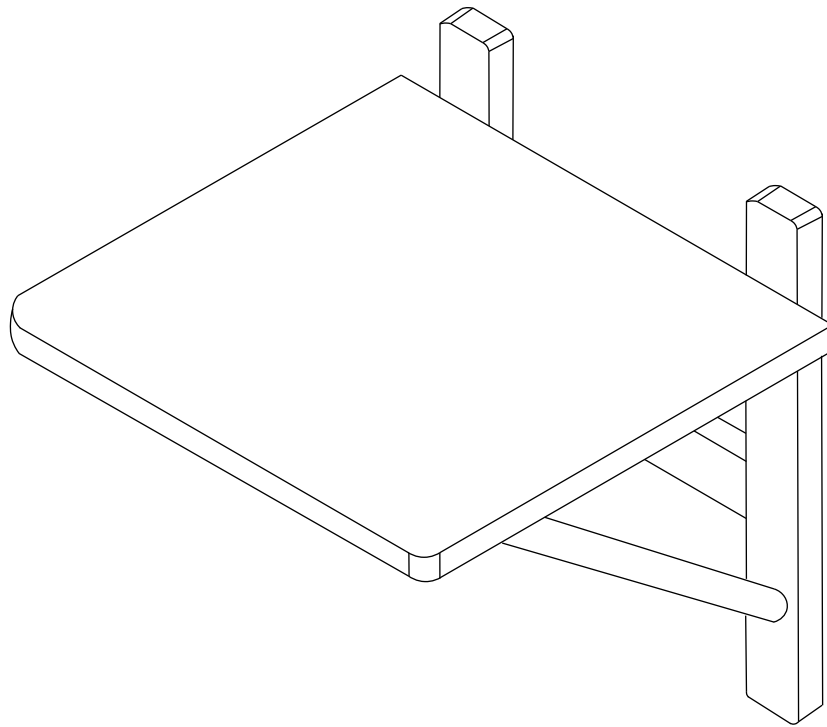

ASSEMBLY INSTRUCTION

CAMROSE BEDSIDE TABLE

ROWICO

HOME

1 x1 	Ax4  M6x25mm
2 x1 	Bx2 
3 x1 	Cx2 
4 x1 	Dx1  #4

1

2

3

Screws for wall attachment are not included in the box.