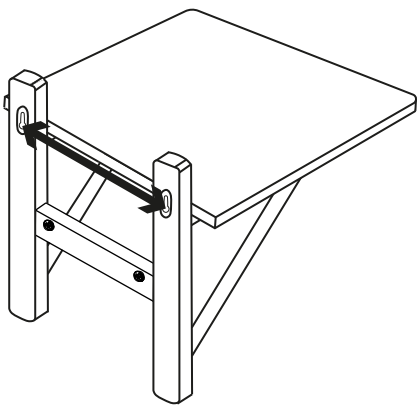

ASSEMBLY INSTRUCTION

CAMROSE BEDSIDE TABLE

ROWICO

HOME

1 x1 	Ax4  M6x25mm
2 x1 	Bx2 
3 x1 	Cx2 
4 x1 	Dx1  #4

1

2

3

Screws for wall attachment are not included in the box.