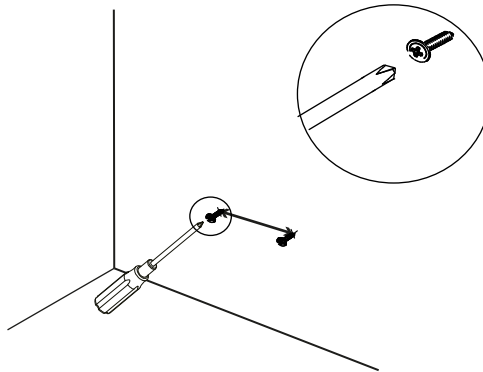

ASSEMBLY INSTRUCTION

CAMROSE BEDSIDE TABLE

ROWICO

HOME

1 x1 	Ax4  M6x25mm
2 x1 	Bx2 
3 x1 	Cx2 
4 x1 	Dx1  #4

1

2

3

Screws for wall attachment are not included in the box.