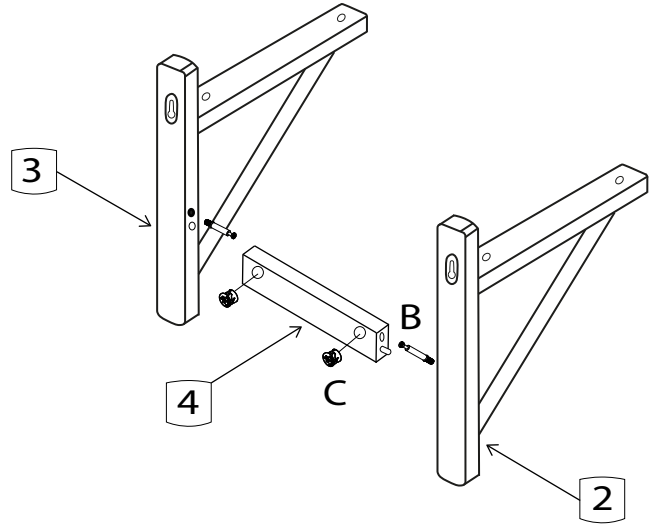

ASSEMBLY INSTRUCTION

CAMROSE BEDSIDE TABLE

ROWICO

HOME

1 x1 	Ax4  M6x25mm
2 x1 	Bx2 
3 x1 	Cx2 
4 x1 	Dx1  #4

1

2

3

Screws for wall attachment are not included in the box.