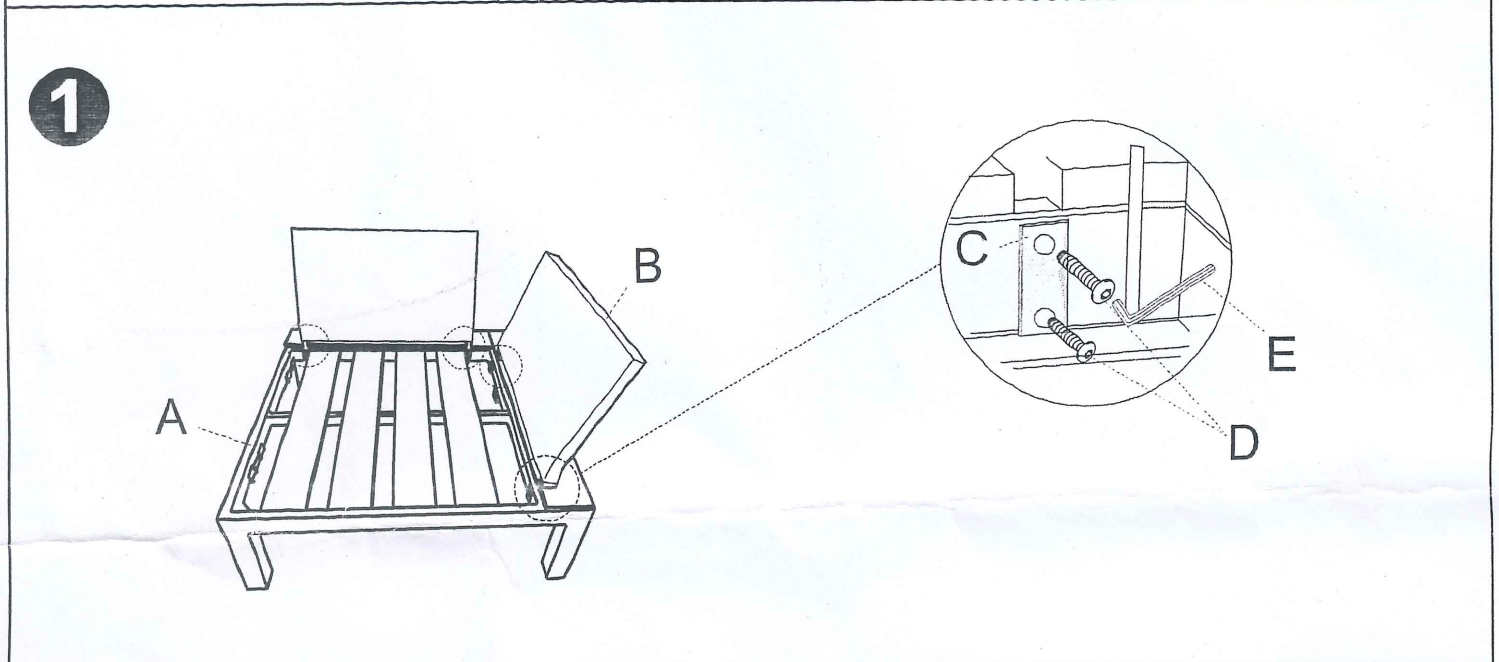

4516

Model : ALUM SOFA SET OF 5
Code: 44774-SET-5

A x1		B x2		C x4		D x8		E x1	
							M6		

A1 x1		B x1		C x2		D x4		E x1	
							M6		

A2 x1

A3 x1

B x4

C x8

J x8

E x1

4

K 6PCS

K

ATTENTION !

Do not put the glass object on the polywood top in sunlight. Always use coasters under glasses.