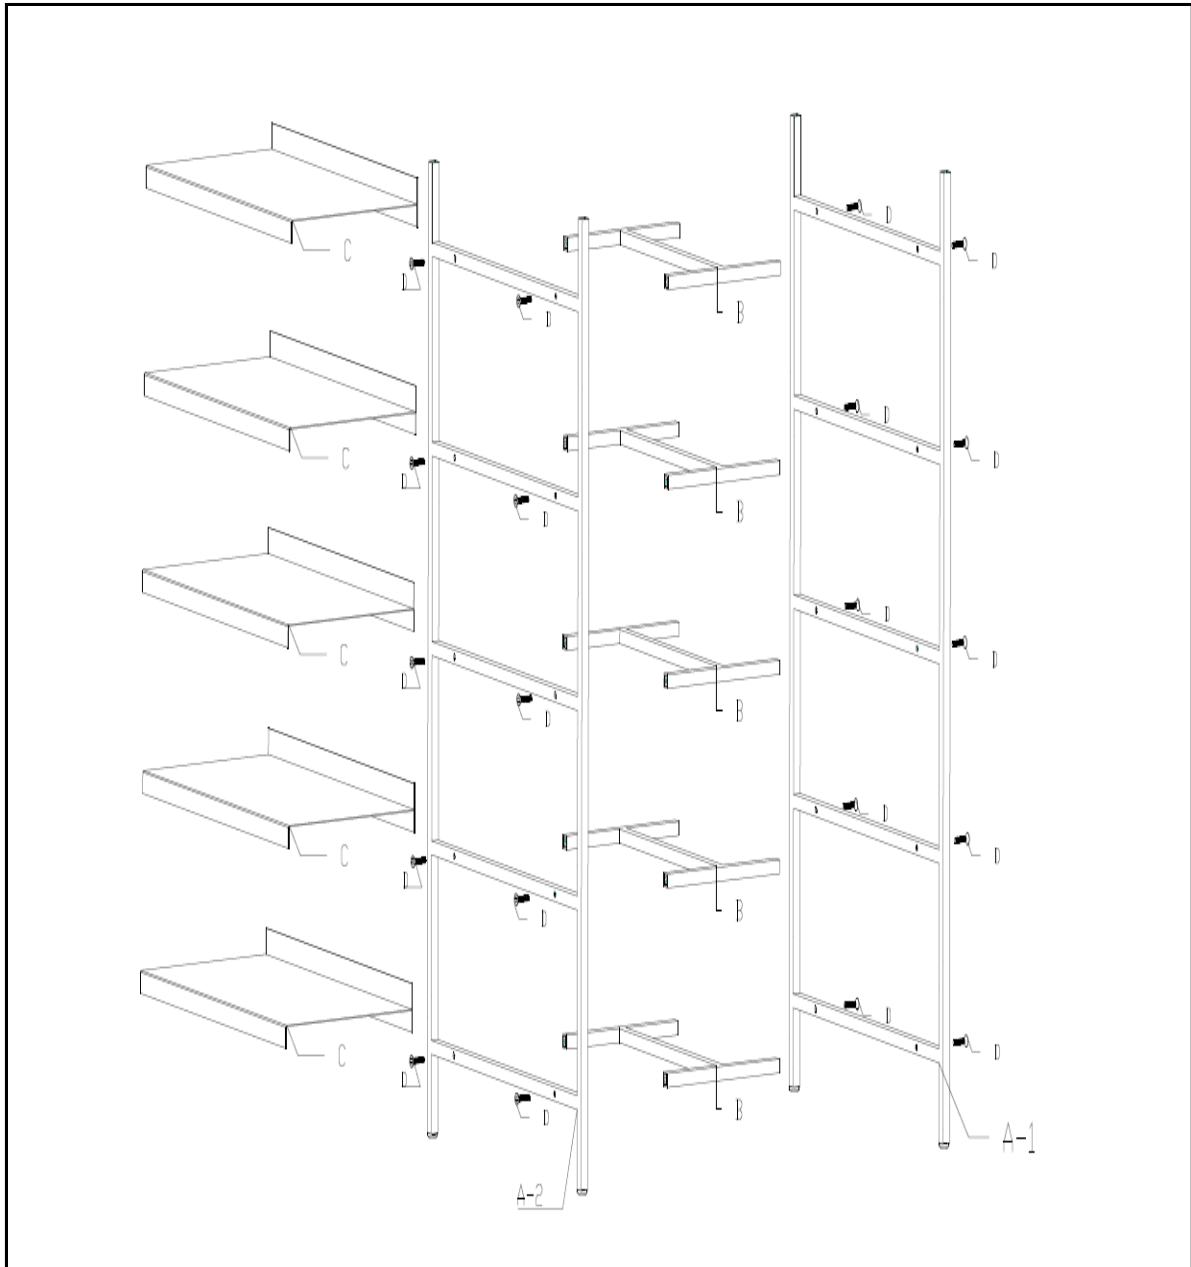

INSTRUCTION

Step 1

* **Bloomingville**®
-EVER CHANGING HOMES