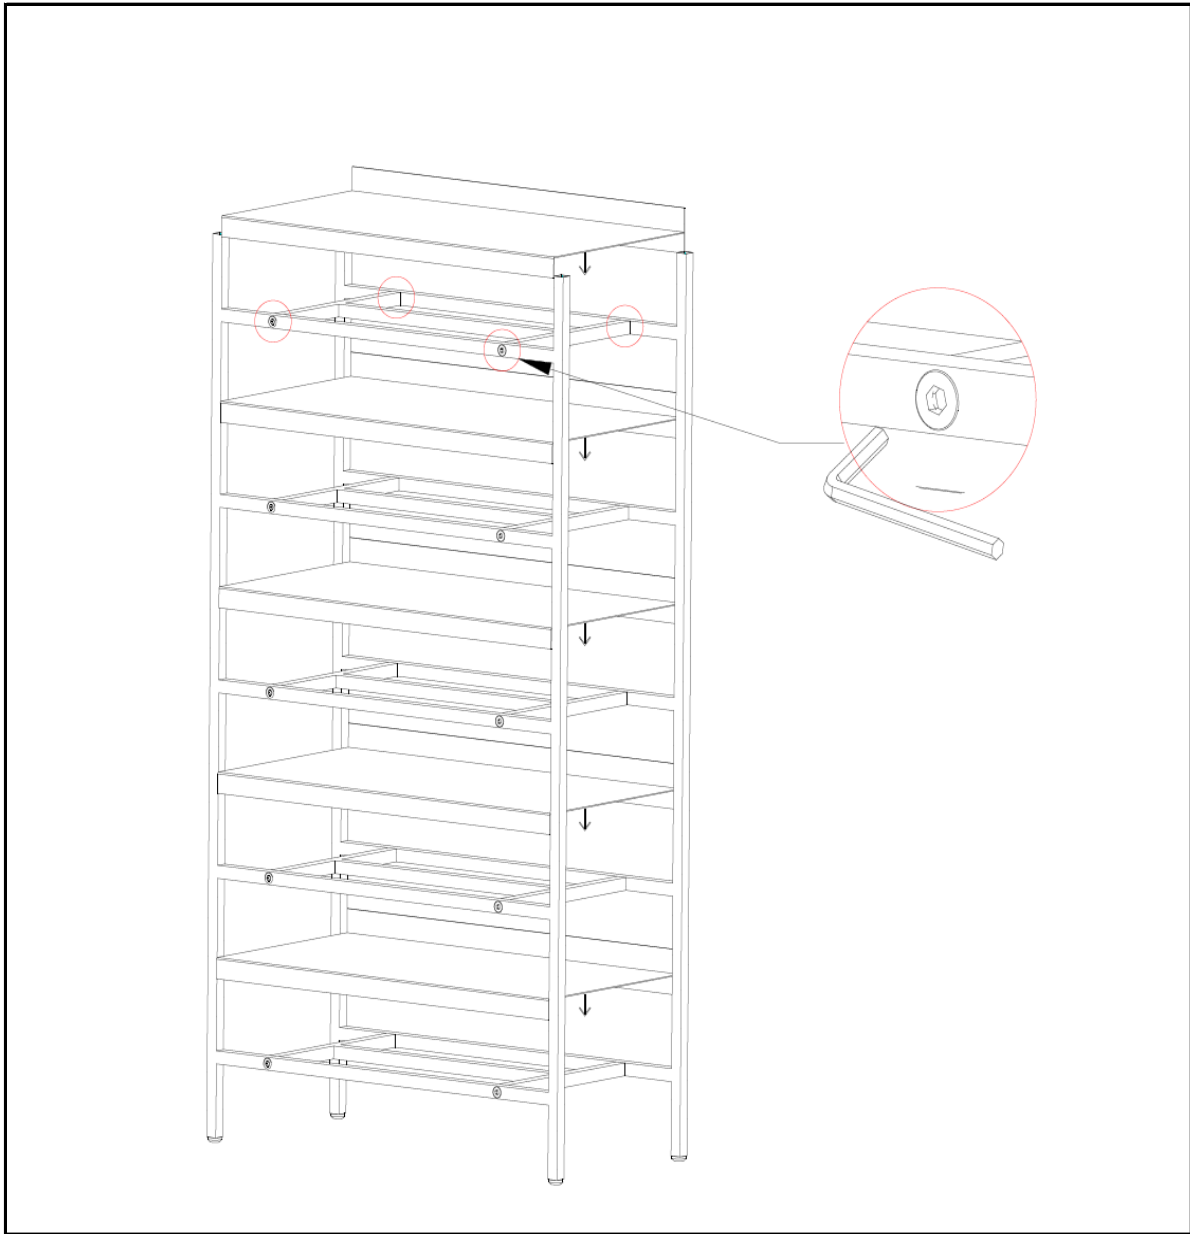

INSTRUCTION

Step 2

* **Bloomingville**®
-EVER CHANGING HOMES