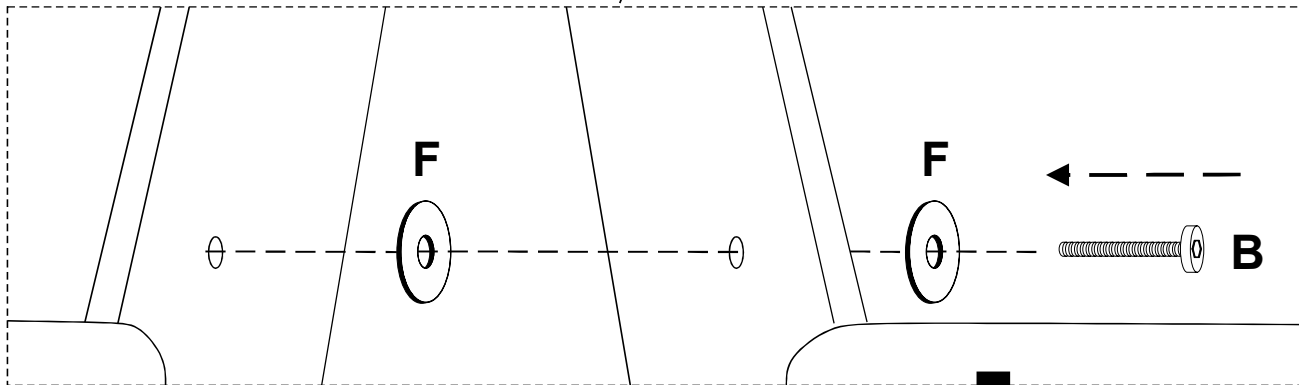

LIT

NOTICE DE MONTAGE
ASSEMBLING INSTRUCTIONS

30 MIN

13 mm

x2

1

 M8 x 20mm	 M8 x 35mm										
B	x6	C	x5	D	x1	E	x4	F	x6	G	x4

2

H

I

3

 M8 x 35mm					
C	x1	F	x2	D	x1

4

	
E	x4

5

6