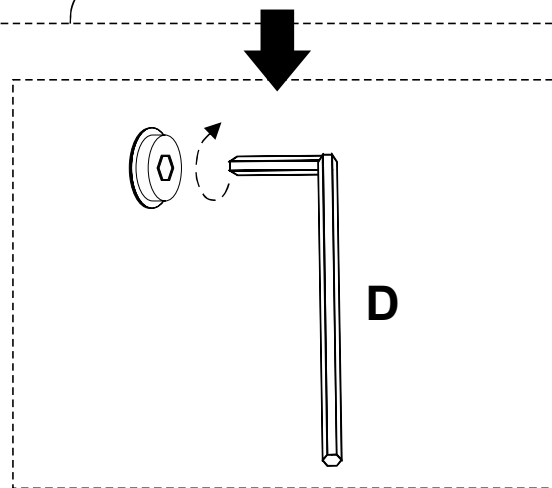

LIT

NOTICE DE MONTAGE
ASSEMBLING INSTRUCTIONS

30 MIN

13 mm

x2

1

 M8 x 20mm	 M8 x 35mm										
B	x6	C	x5	D	x1	E	x4	F	x6	G	x4

2

H

I

3

 M8 x 35mm					
C	x1	F	x2	D	x1

4

	
E	x4

5

6

	
F	x4
	
G	x4

7

8

 M8 x 20mm	
B x3	D x1

9

10

	
M8 x 20mm	
B	x3
D	x1

11

12

L

			
M8 x 35mm			
C	x2	D	x1

13

R

	
M8 x 35mm	
C	x2
D	x1

14

LE TRI
+ FACILE