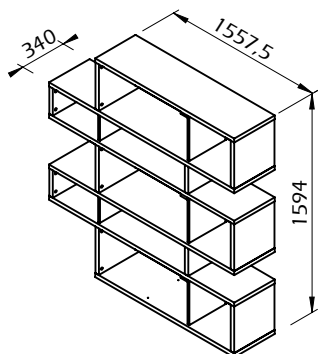

Technical Information

LONDON

60min

80kg