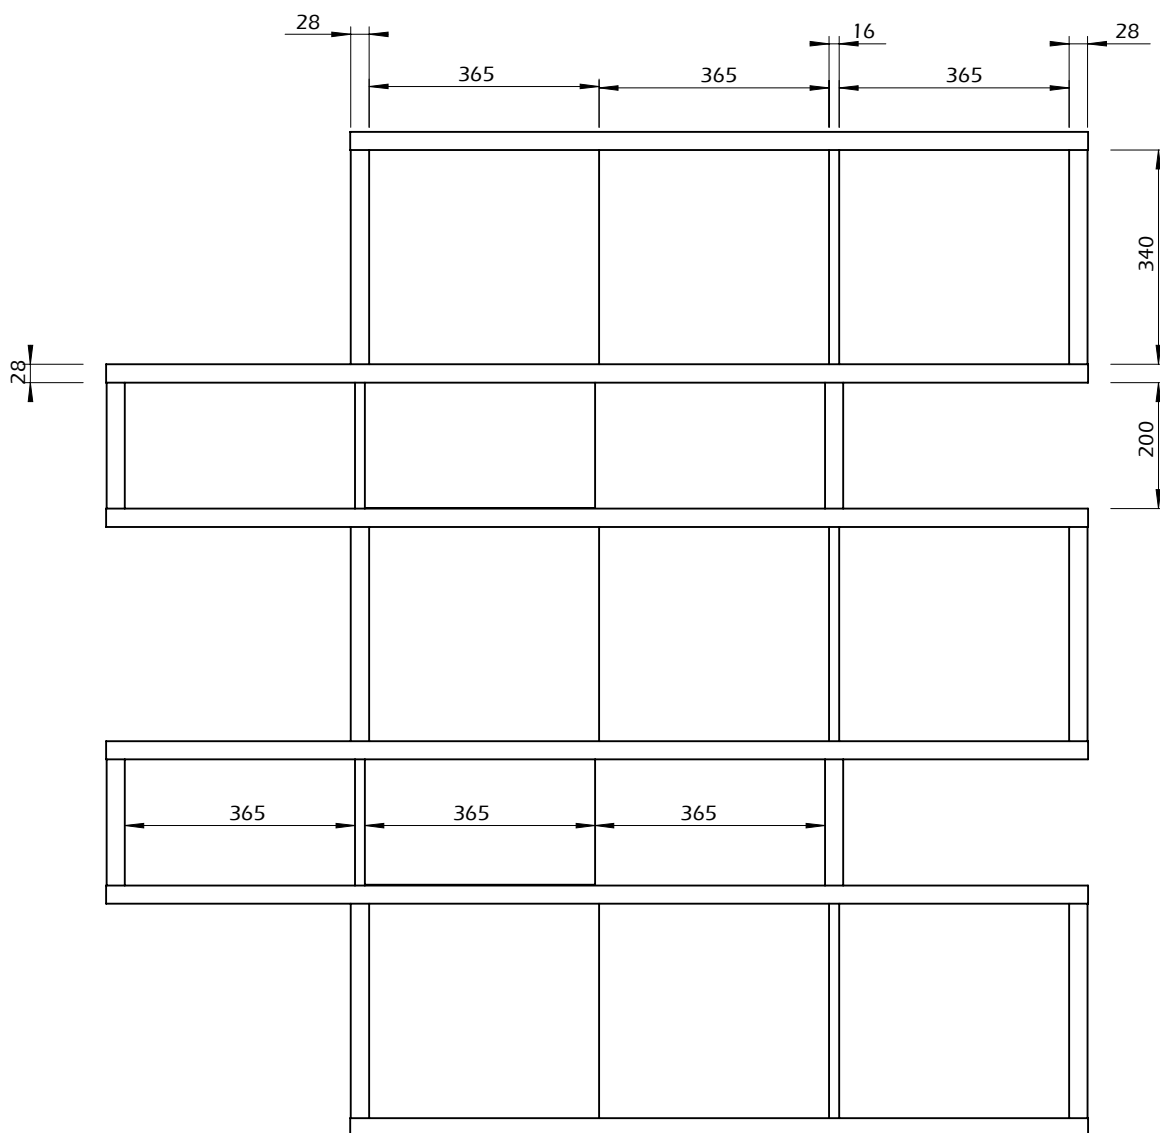

Technical Information

LONDON

60min

80kg