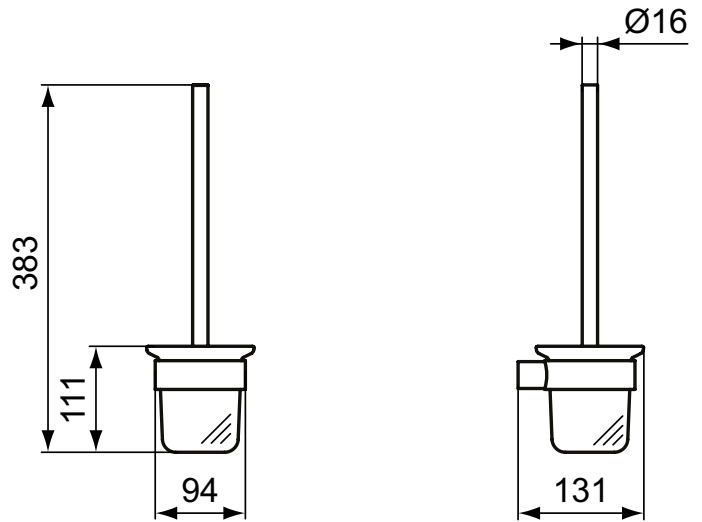

Ideal Standard

Conca

Article-No.: T4495AA

Toilet brush holder - round

wall-mounted round toilet brush holder. The glass is frosted. Included fixing set.

Colour: AA - Chrome

More product details:

Type:	Toilet brush and holder
Mounting:	Wall mounted
Style:	Contemporary
Net Weight (kg):	0,82
Material:	Chrome plated brass
Designer:	Palomba Serafini Associati
Height (mm):	383
Width (mm):	112
Depth (mm):	131
Shape:	Round